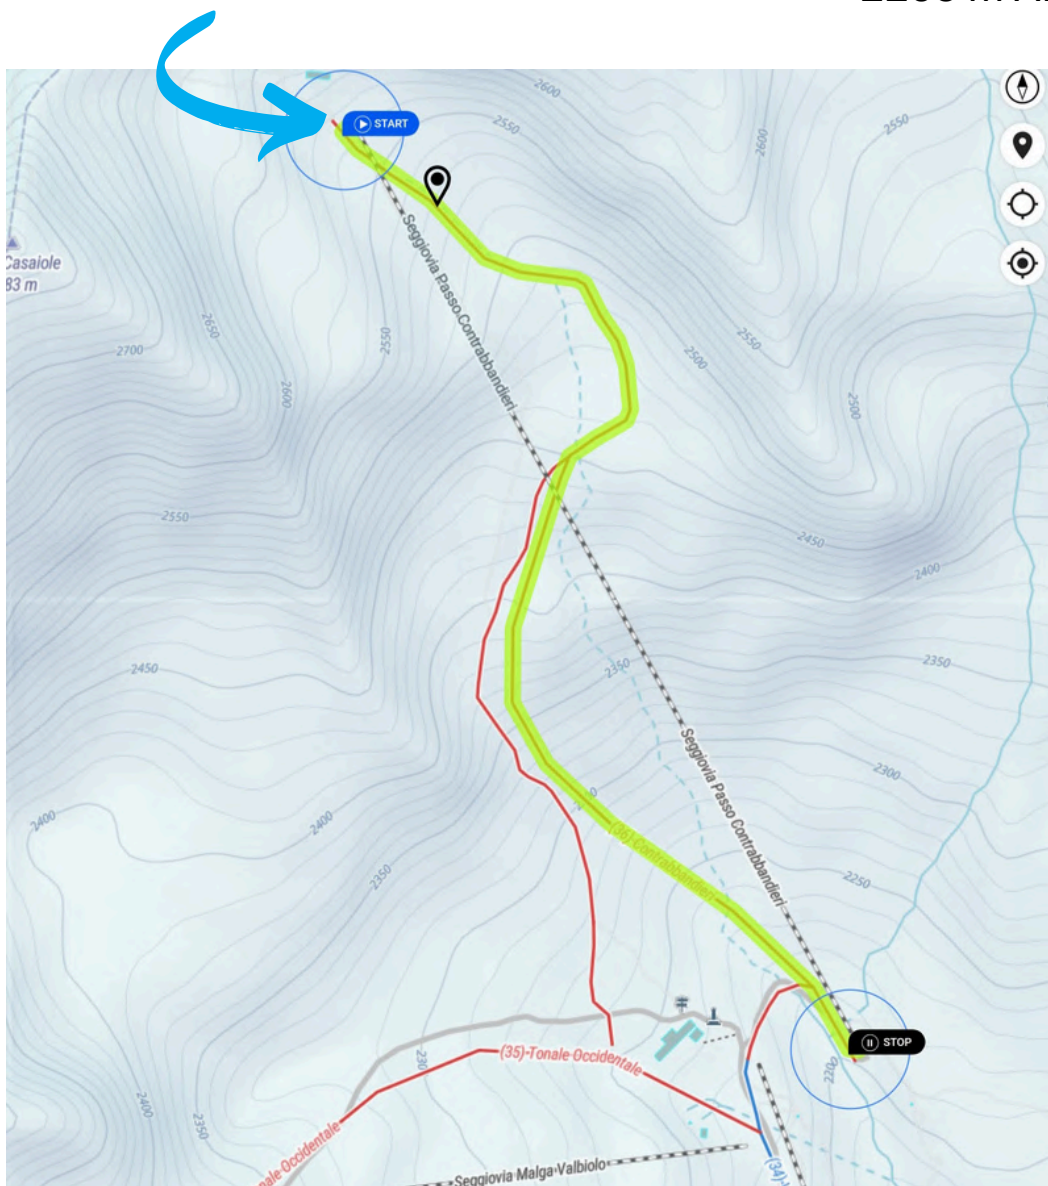

Level of difficulty: 

Ski run details:

28 - Presena
2985 m AMSL

28 - Presena
2585 m AMSL

The starting point of the ski run

View from the ski run

End of the ski run

SKI RUN "36 CONTRABBANDIERI"

- ❄ Length of the ski run: **1800 m**
- ❄ Altitude difference: **355 m**
- ❄ Average gradient: **20%**

Level of difficulty: █

Ski run details:

**26 - Passo
Contrabbandieri**
2560 m AMSL

**26 - Passo
Contrabbandieri**
2205 m AMSL

The starting point of the ski run

View from the ski run

SKI RUN "34 VALBIOLO"

- ❄ Length of the ski run: **2700 m**
- ❄ Altitude difference: **330 m**
- ❄ Average gradient: **12%**

Level of difficulty:

Ski run details: