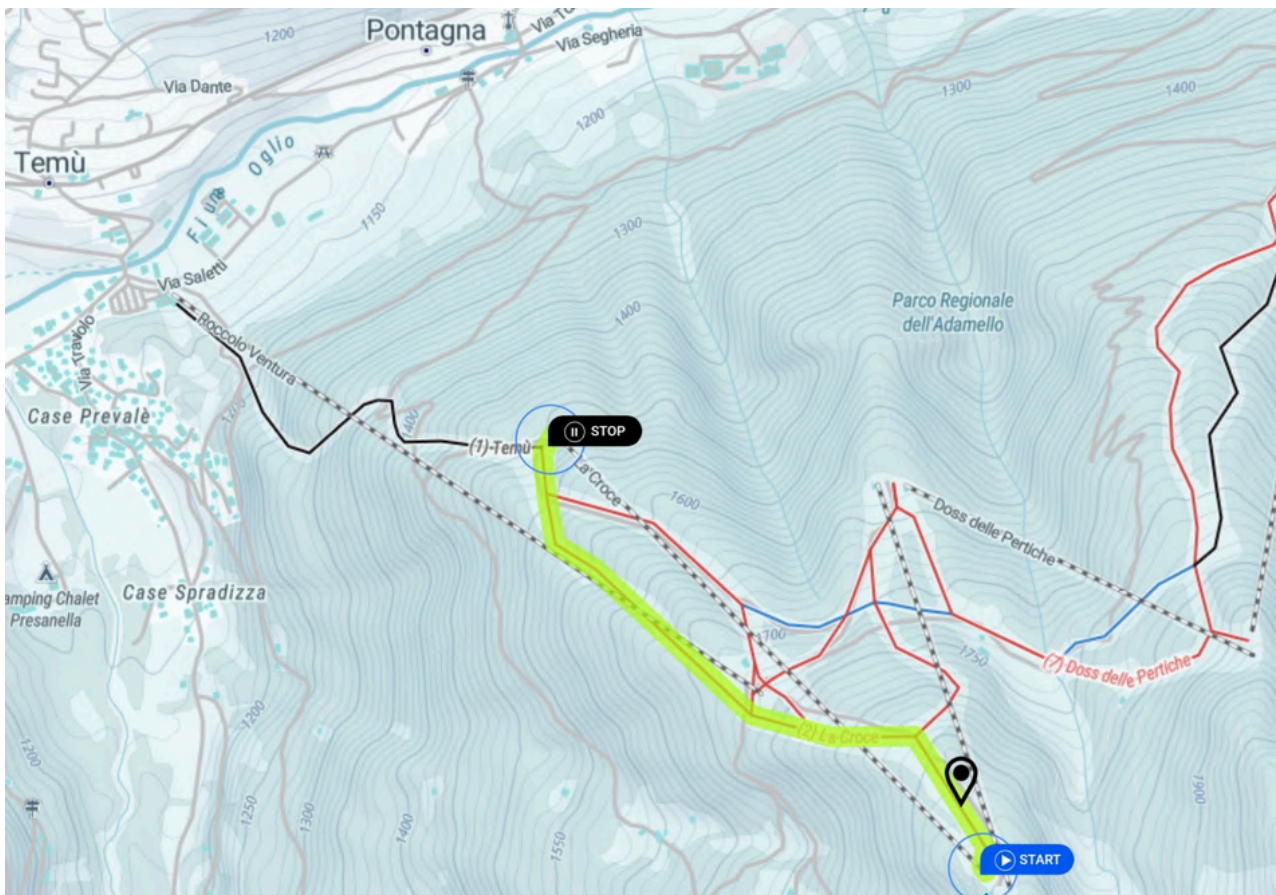

1800 m AMSL

View from the ski run

SKI RUN "9 CASOLA I"

- ❄ Length of the ski run: **1700 m**
- ❄ Altitude difference: **350 m**
- ❄ Average gradient: **21%**

Level of difficulty: █

Ski run details:

START

5 - Casola

1860 m AMSL

STOP

5 - Casola

1510 m AMSL

SKI RUN "2 LA CROCE"

- ❄ Length of the ski run: **1800 m**
- ❄ Altitude difference: **365 m**
- ❄ Average gradient: **20%**

Level of difficulty:

Ski run details:

2 - La Croce
1895 m AMSL

2 - La Croce
1530 m AMSL

SKI RUN "41+40+37+38+18+17 PRESENA GHIACCIAIO + VARIANTE PRESENA PARADISO + PARADISO + VARIANTE PARADISO + TONALINA + PEGRÀ" NO. 4 OF THE LONGEST SKI RUNS IN ITALY