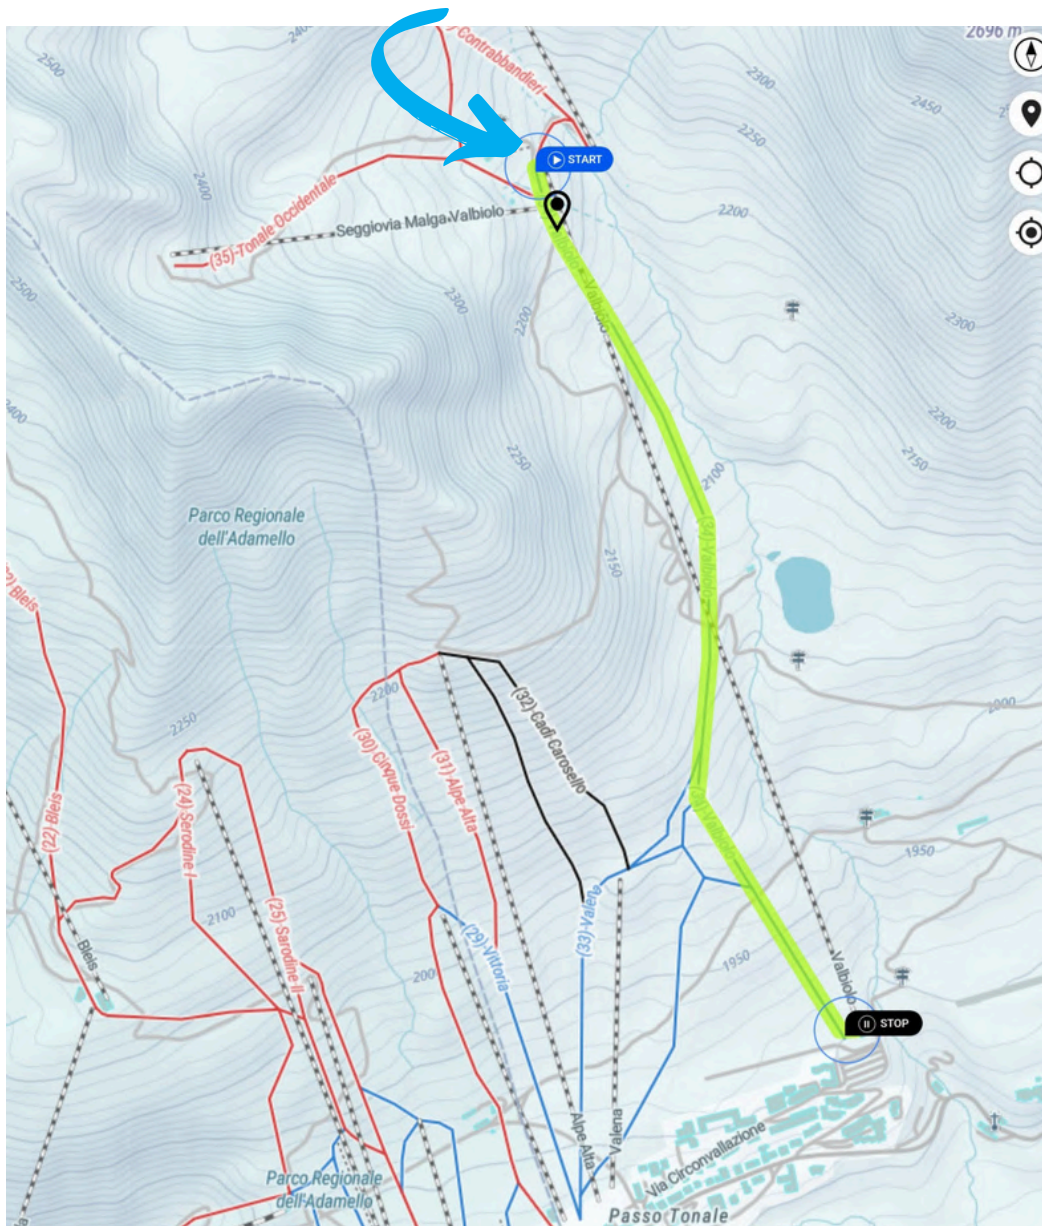

Ski run details:

26 - Valbiolo
2220 m AMSL

26 - Valbiolo
1890 m AMSL