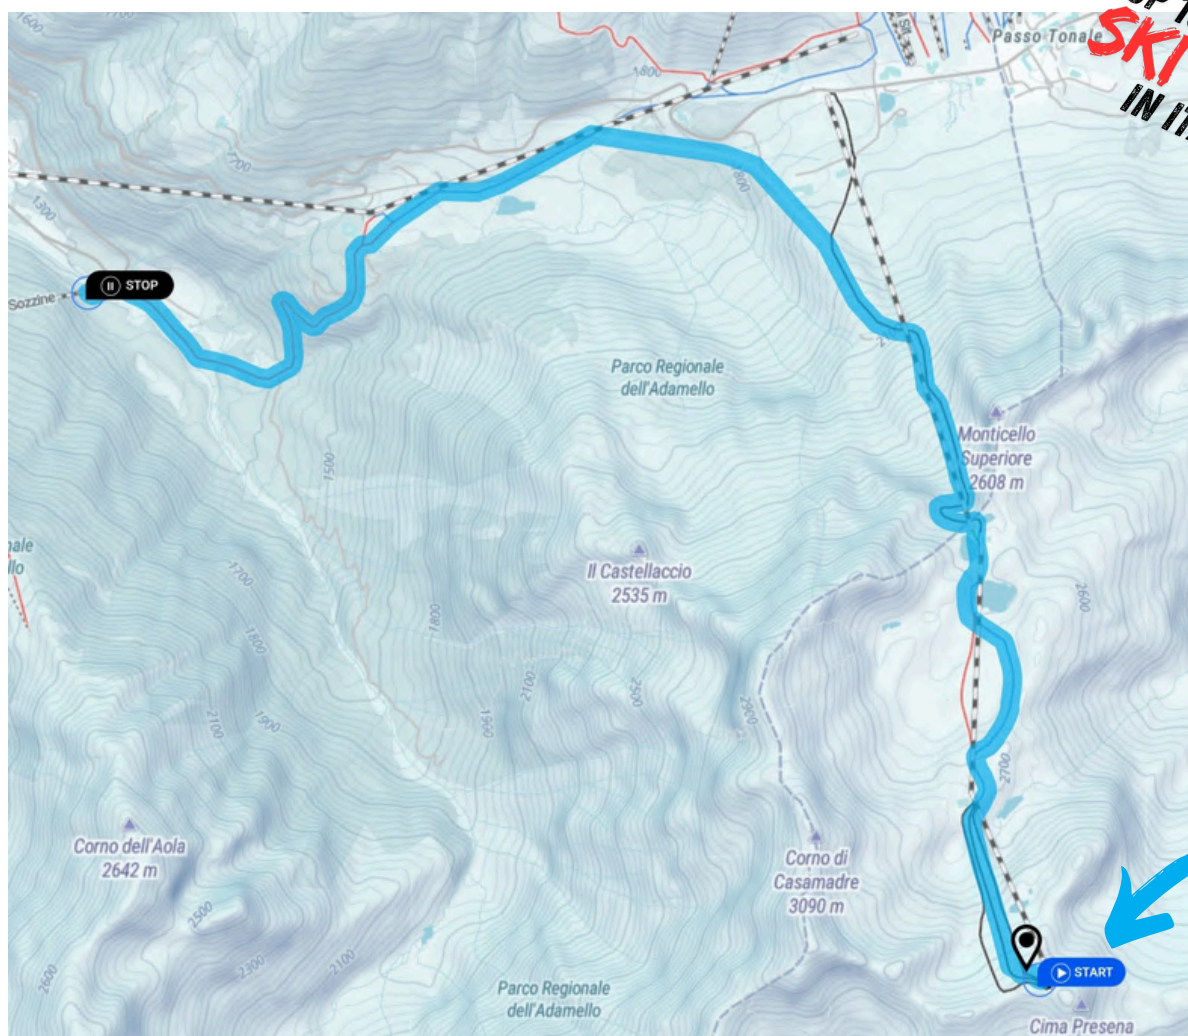

- ❄ Length of the ski run: **10000 m**
- ❄ Altitude difference: **1670 m**
- ❄ Average gradient: **17%**

Level of difficulty: 

Ski run details:

8 - Presena
2985 m AMSL

10 - Sozzine
1315 m AMSL

The starting point of the ski run

View from the ski run

View from the ski run

End of the ski run

GET ACCESS TO ALL CHAPTERS OF 'THE ULTIMATE SKI GUIDE TO THE TOP 25 GLACIER SKI RESORTS IN EUROPE'

Read what SKI GUIDE users are saying

Happyskier86