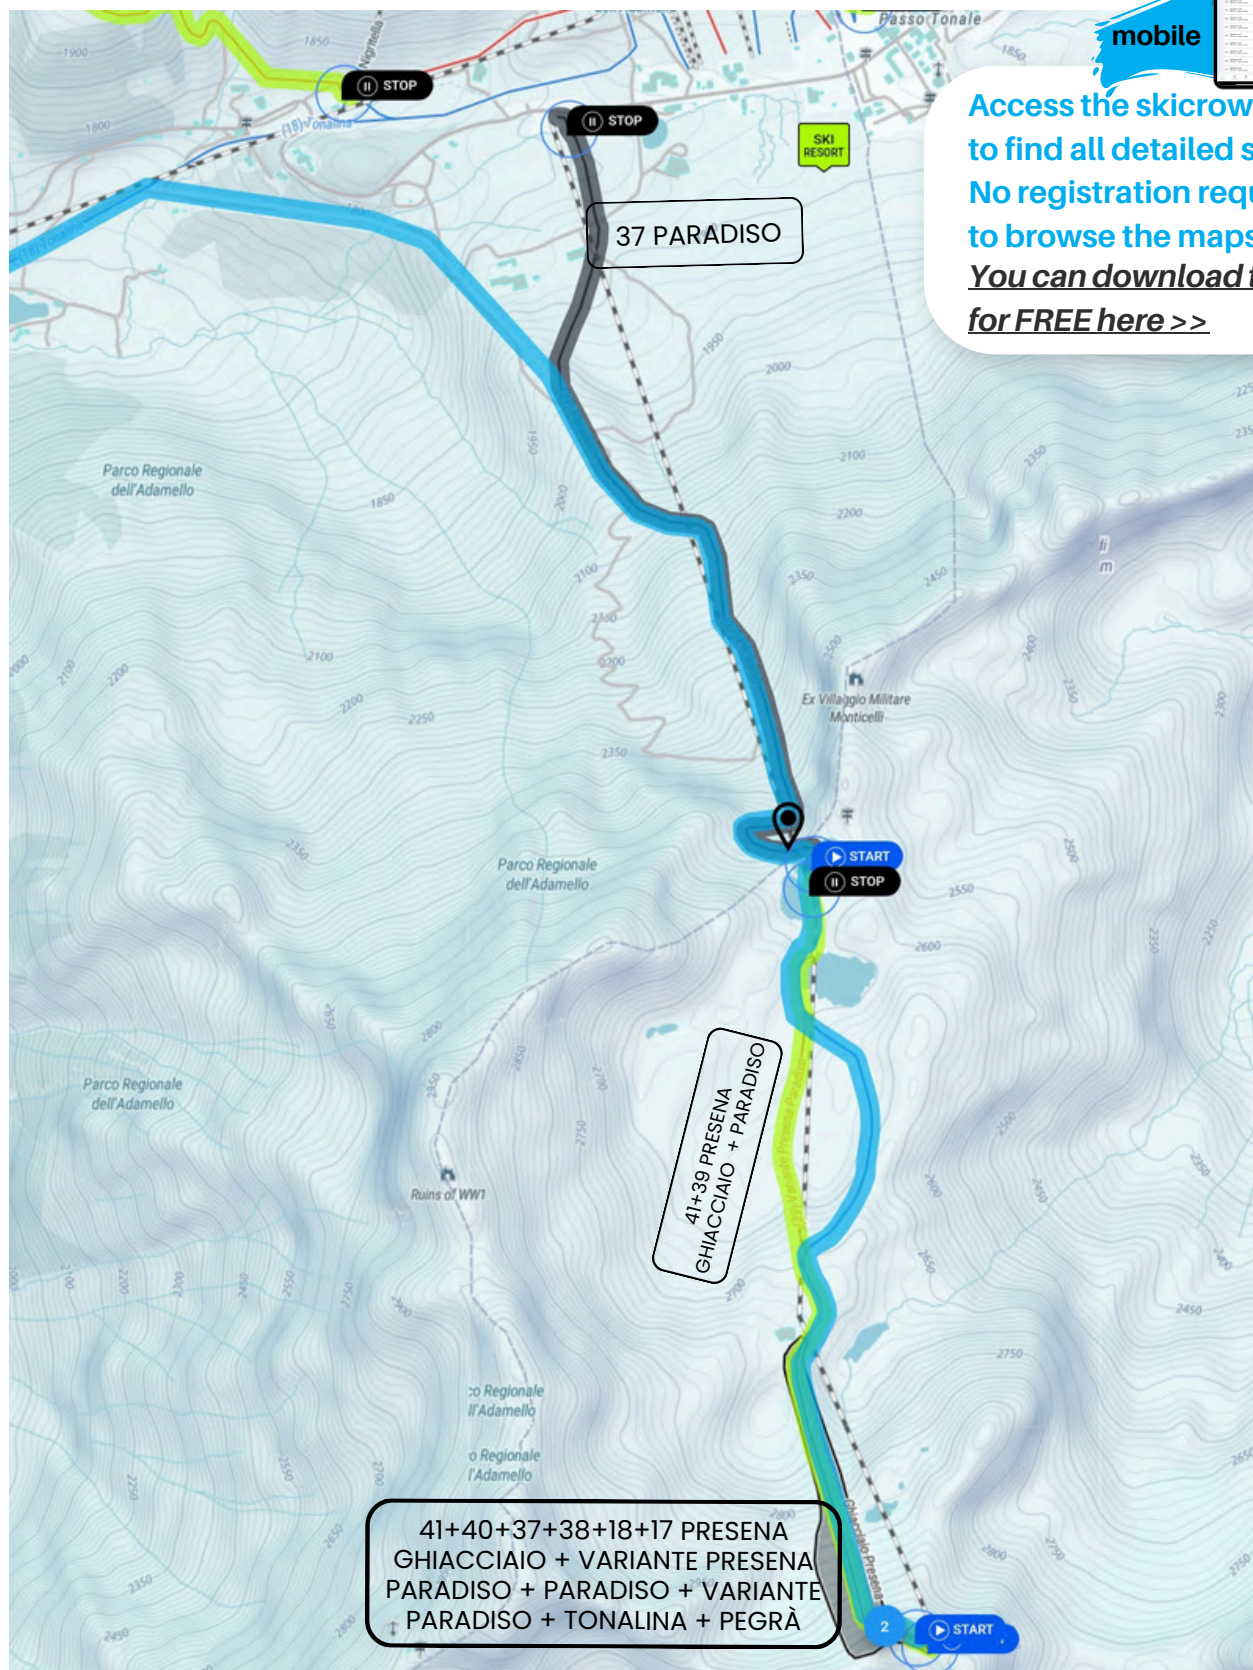

TOP 10 SKI RUNS ON PRESENA GLACIER PART 2

mobile ski app

Access the [skicrown.eu](https://www.skicrown.eu) app to find all detailed ski maps. No registration required to browse the maps! You can download the app for FREE here >>

41+39 PRESENA GHIACCIAIO + PARADISO
41+40+37+38+18+17 PRESENA GHIACCIAIO + VARIANTE PRESENA PARADISO + PARADISO + VARIANTE PARADISO + TONALINA + PEGRÀ