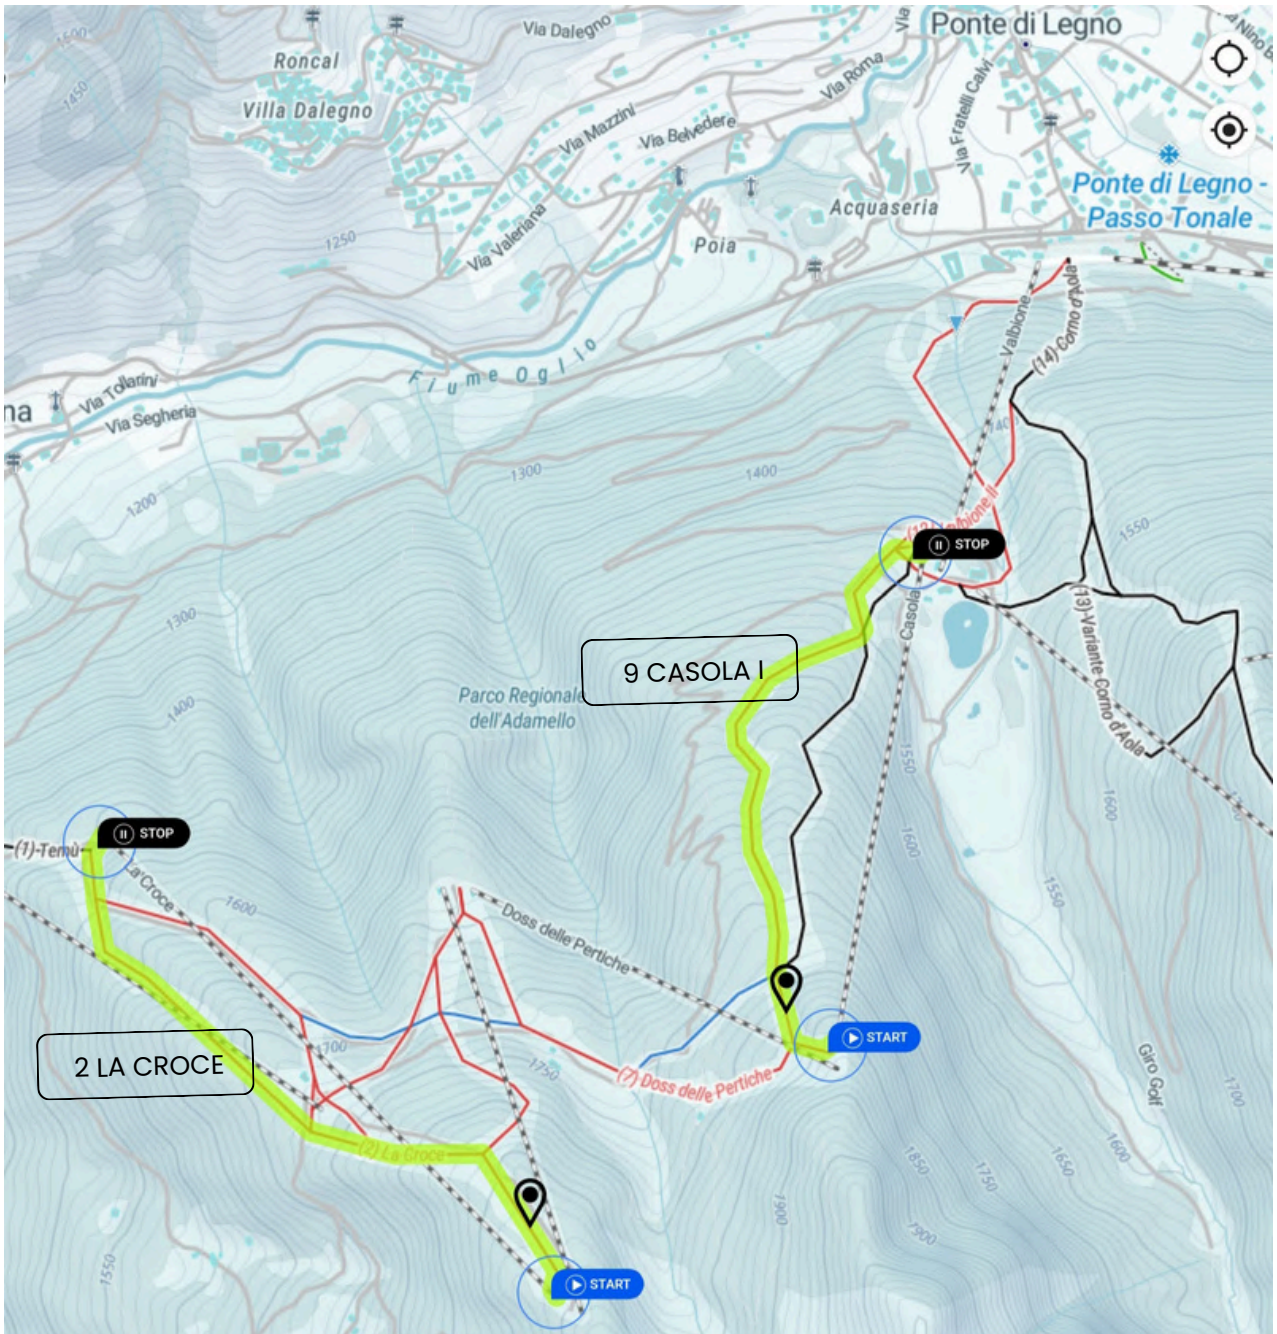

TOP 10 SKI RUNS ON PRESENA GLACIER PART 3