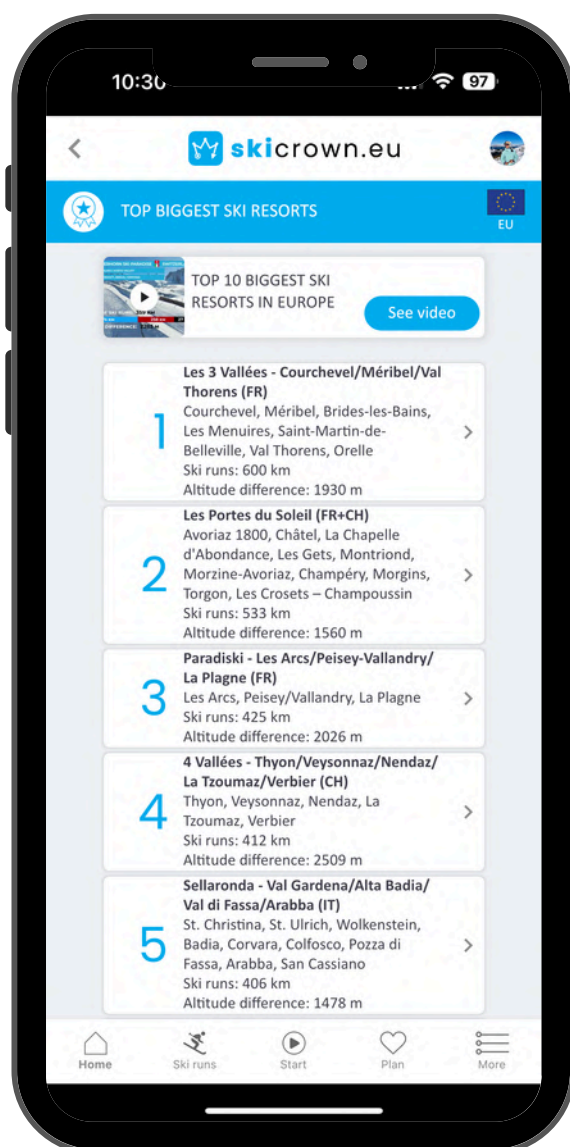

2. The compilation covers 10 European countries: **Austria, Czech Republic, France, Germany, Italy, Poland, Slovakia, Slovenia, Spain, Switzerland.**

3. TOP 10 BIGGEST SKI RESORTS IN EUROPE ranking - a list of the ten largest ski resorts in terms of the number of kilometers of ski runs in Europe.

4. TOP 10 BIGGEST SKI RESORTS IN ONE COUNTRY ranking - a list of the ten biggest ski resorts in terms of the number of kilometers of ski runs in each of the 10 countries separately:

- TOP 10 BIGGEST SKI RESORTS IN AUSTRIA
- TOP 10 BIGGEST SKI RESORTS IN CZECH REPUBLIC
- TOP 10 BIGGEST SKI RESORTS IN FRANCE
- TOP 10 BIGGEST SKI RESORTS IN GERMANY
- TOP 10 BIGGEST SKI RESORTS IN ITALY
- TOP 10 BIGGEST SKI RESORTS IN POLAND
- TOP 10 BIGGEST SKI RESORTS IN SLOVAKIA
- TOP 10 BIGGEST SKI RESORTS IN SLOVENIA
- TOP 10 BIGGEST SKI RESORTS IN SPAIN
- TOP 10 BIGGEST SKI RESORTS IN SWITZERLAND

5. The TOP Region ranking is a list of the largest ski resorts in terms of the number of kilometers of ski runs in the country's largest Regions.

**Additionally, in the skicrown.eu ski app, we have introduced the TOP Region ranking, which lists the largest ski resorts based on the total number of ski run kilometers in the major regions of each country.**

**ENJOY THE GUIDE,**  
*and see you on the slopes!*

**AGA AND ARTEK**

GET PRECISE, INTERACTIVE SKI MAPS BY DOWNLOADING OUR MOBILE APP, SKICROWN.EU, AVAILABLE FOR FREE ON BOTH THE APP STORE AND GOOGLE PLAY.