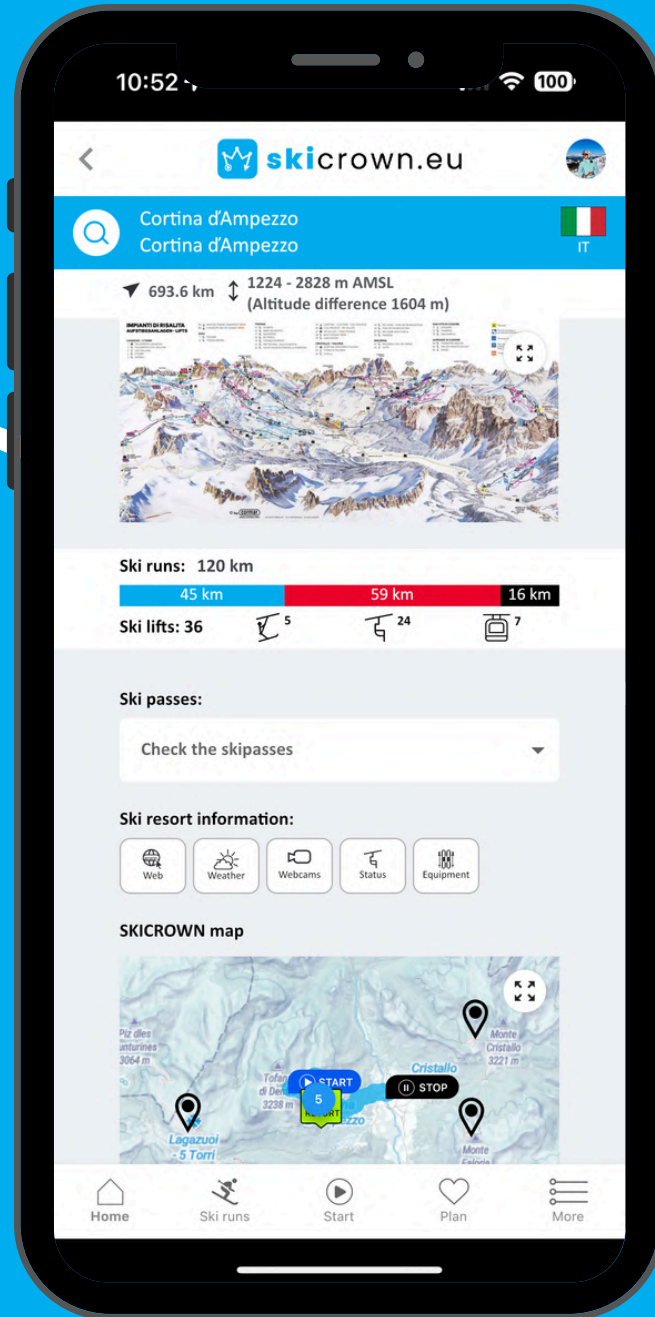

5. The TOP Region ranking is a list of the largest ski resorts in terms of the number of kilometers of ski runs in the country's largest Regions.

**Additionally, in the skicrown.eu ski app, we have introduced the TOP Region ranking, which lists the largest ski resorts based on the total number of ski run kilometers in the major regions of each country.**

**ENJOY THE GUIDE,**  
*and see you on the slopes!*

**AGA AND ARTEK**

GET PRECISE, INTERACTIVE SKI MAPS BY DOWNLOADING OUR MOBILE APP, SKICROWN.EU, AVAILABLE FOR FREE ON BOTH THE APP STORE AND GOOGLE PLAY.

**DOWNLOAD FREE NOW!**

*See you  
on the slopes!*

On the following pages, we present a tabular summary of the top 100 biggest ski resorts in Europe. Take a look!

All country-specific ski guides can be found in separate files in your package.

## Special BONUS

The Ultimate Ski Guide to the Top 10 Largest Ski Destinations in Europe, Including Cross-Border Resorts

With this guides, we aim to provide you with all the information and inspiration you need to make the most of your skiing experience on European glaciers.