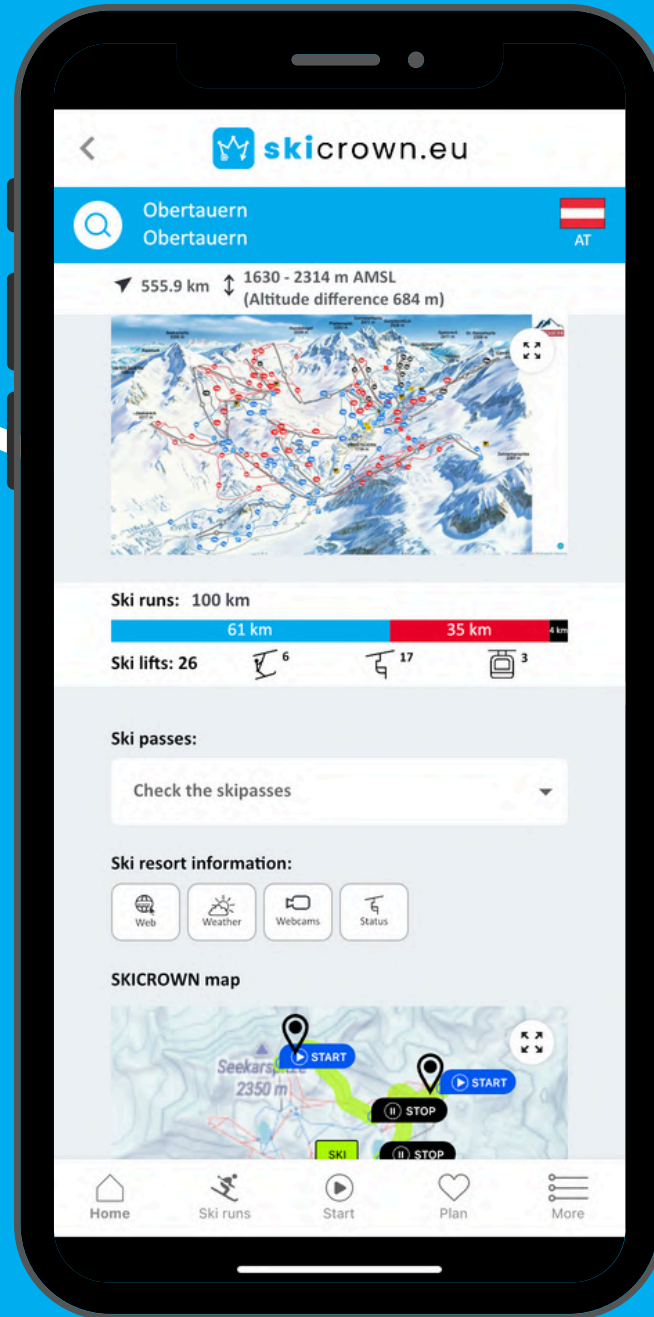

# Have You Been to These 25 Iconic Glacier Ski Resorts in Europe?

-  Austria: Sölden, Stubai, Kitzsteinhorn, Hintertux, Kaunertal, Pitztal, Mölltaler Gletscher
-  France: Les 3 Vallées, Paradiski, Tignes-Val d'Isère, Alpe d'Huez, Les 2 Alpes
-  Germany: Zugspitze
-  Italy: Breuil-Cervinia, Presena Glacier/Tonale, Salden am Ortler, Val Senales Glacier, Marmolada-Dolomites
-  Switzerland: 4 Vallées, Matterhorn Ski Paradise-Zermatt, Corvatsch, Saas-Fee, Titlis-Engelberg, Saas-Grund, Glacier 3000

If not, now's your chance!  
Discover ...

Explore 152 Top Ski Runs in 25 Ski Resorts on European Glaciers.

**Download now**

GET PRECISE, INTERACTIVE SKI MAPS BY DOWNLOADING OUR MOBILE APP, SKICROWN.EU, AVAILABLE FOR FREE ON BOTH THE APP STORE AND GOOGLE PLAY.

**DOWNLOAD FREE NOW!**

*See you  
on the slopes!*